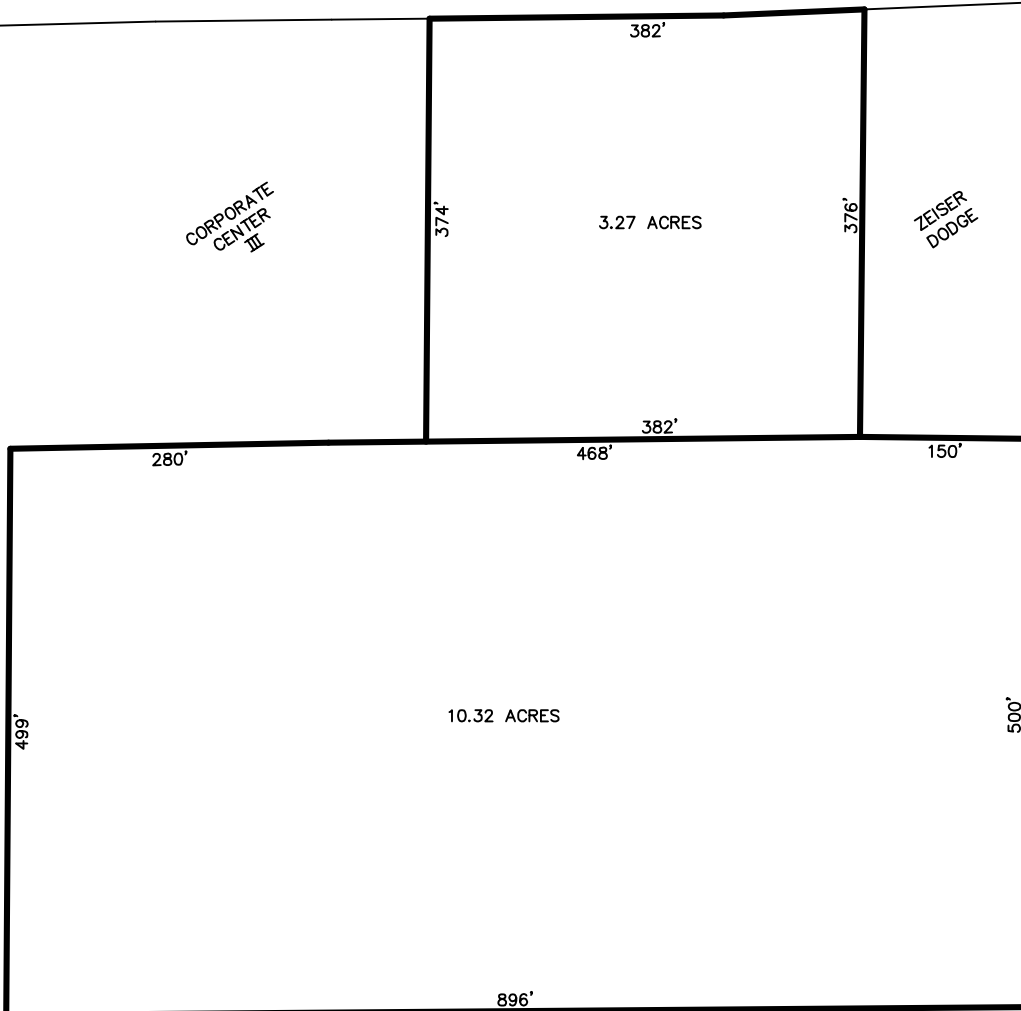

I-70 EXECUTIVE CENTRE SALES PLAT

VETERANS MEMORIAL PARKWAY

EXECUTIVE CENTRE PARKWAY

PREPARED FOR:
EXECUTIVE REAL ESTATE
C/O CRAIG NORDEN
4680 MEXICO ROAD
ST. PETERS, MISSOURI 63376
TELEPHONE: 636.926.2900