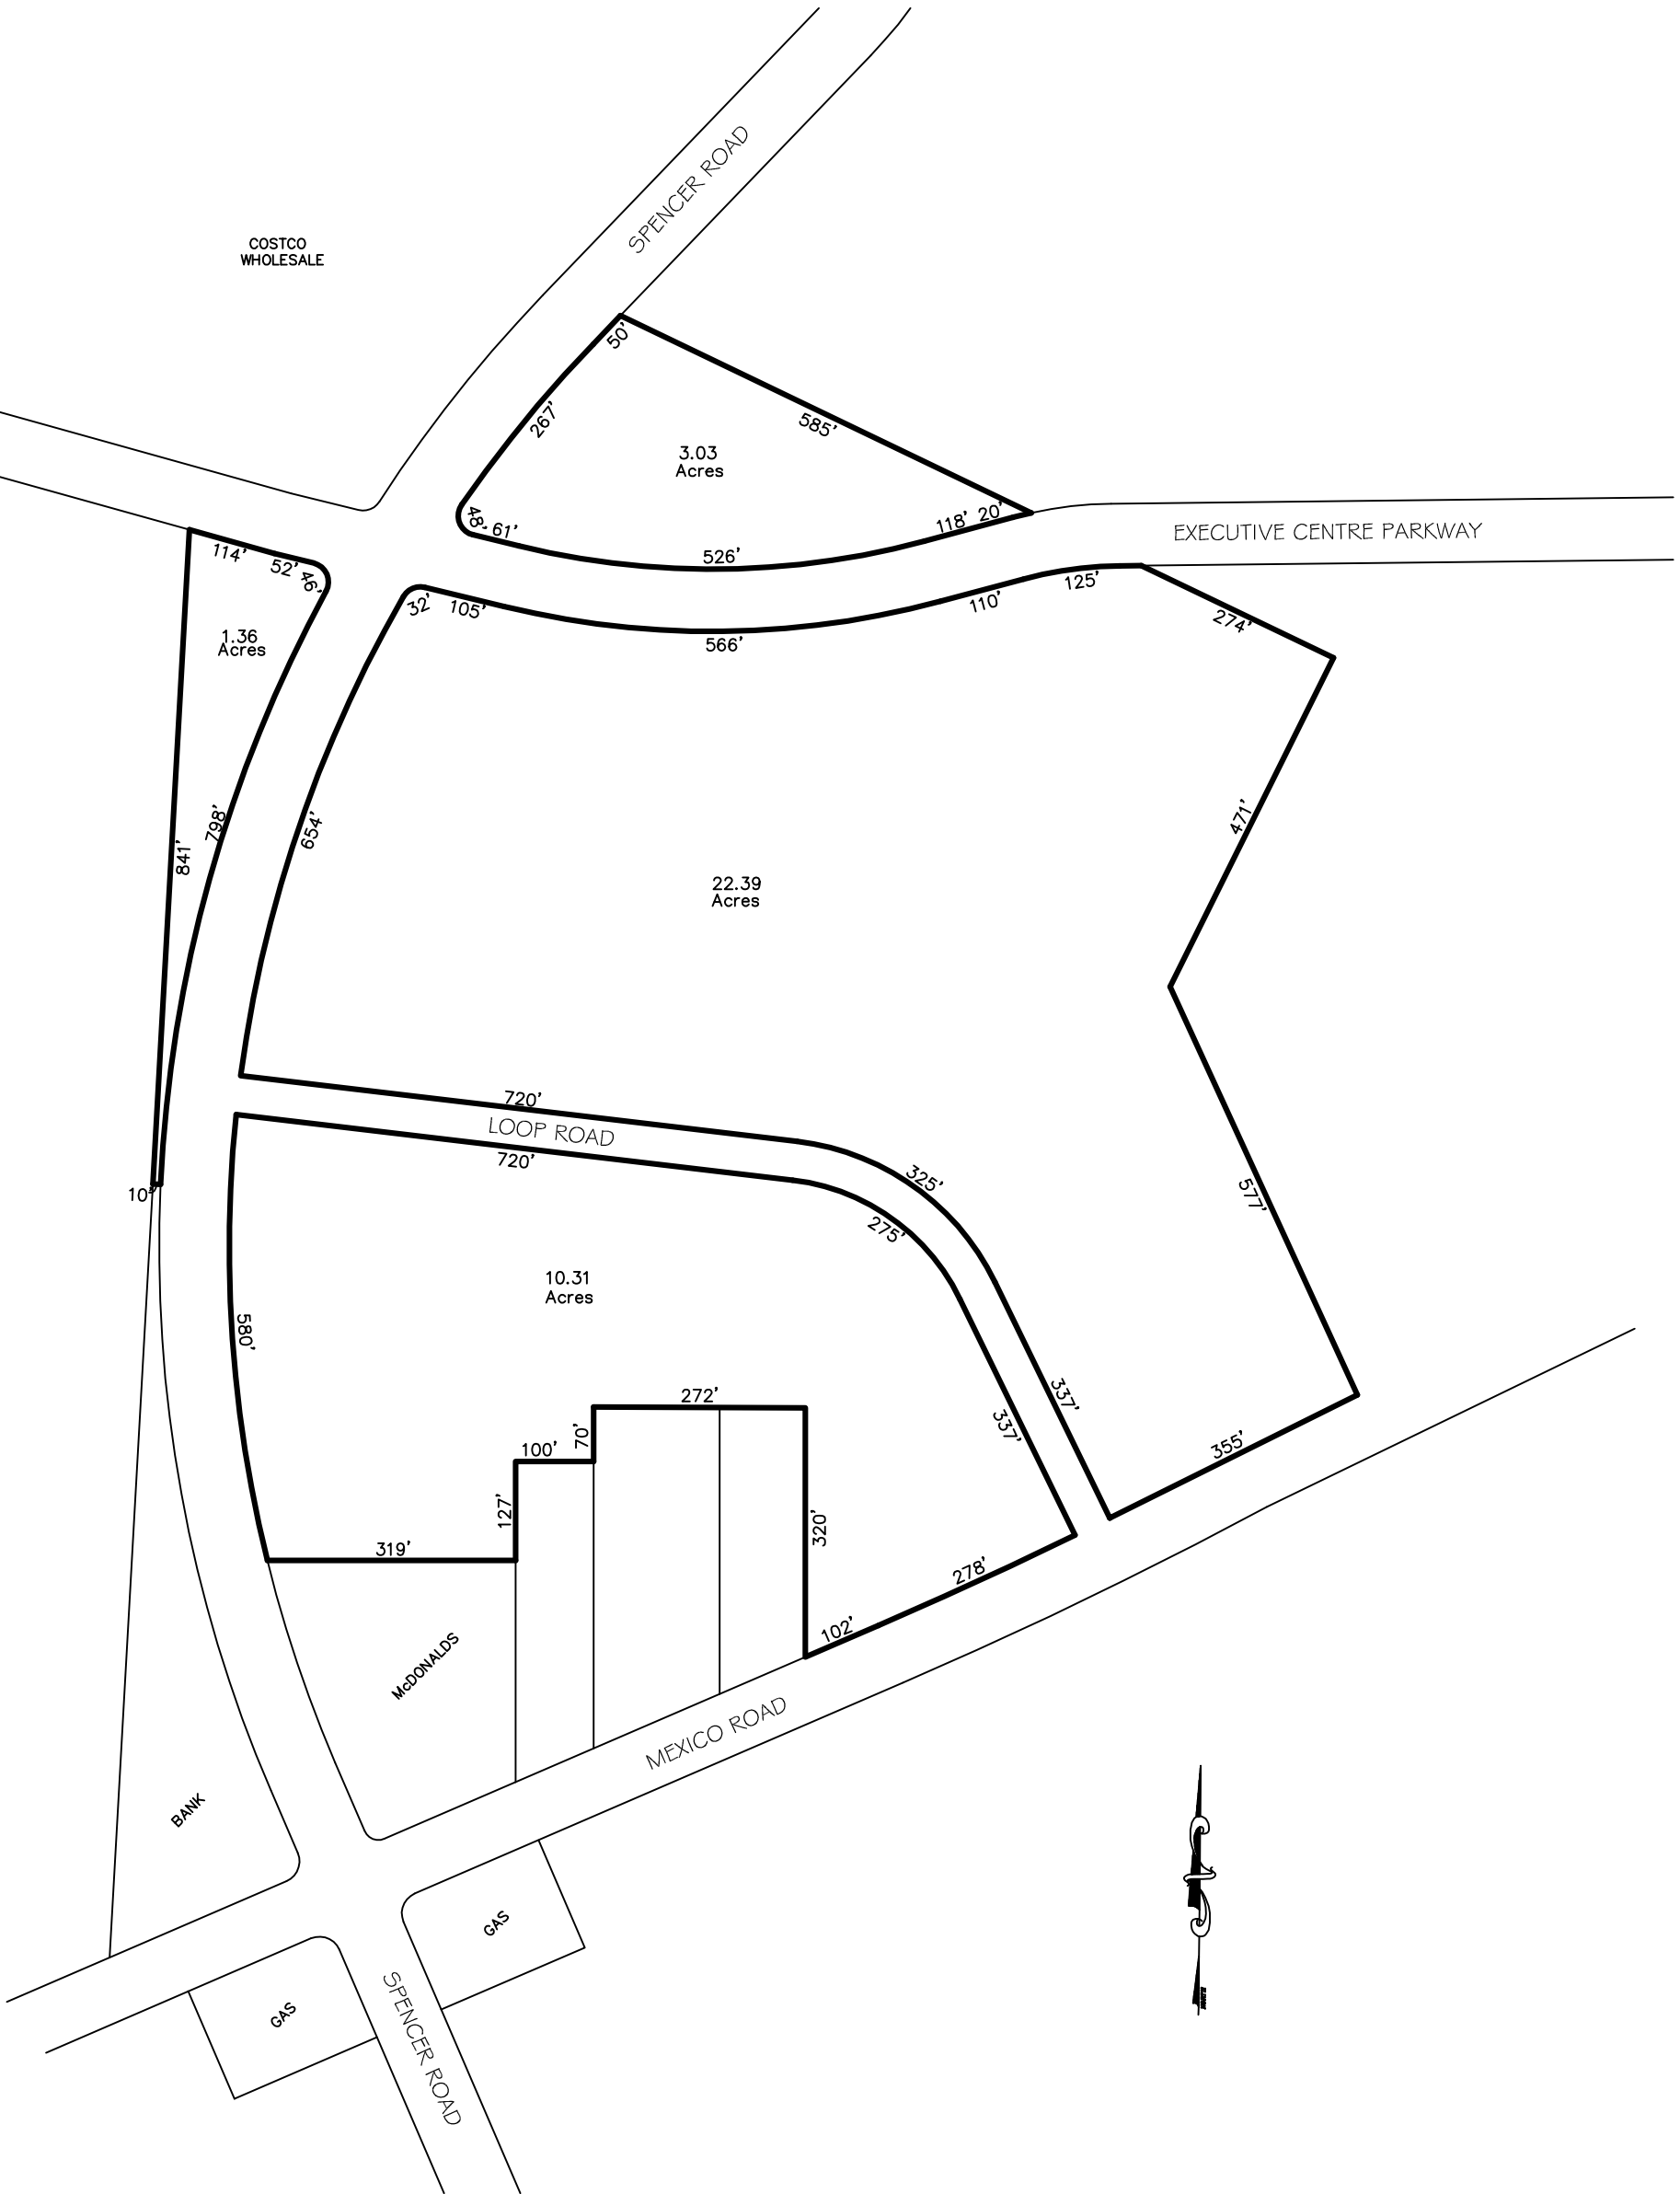

SPENCER CROSSING SALES PLAT

PREPARED FOR:
EXECUTIVE REAL ESTATE
C/O CRAIG NORDEN
4680 MEXICO ROAD
ST. PETERS, MISSOURI 63376
TELEPHONE: 636.926.2900